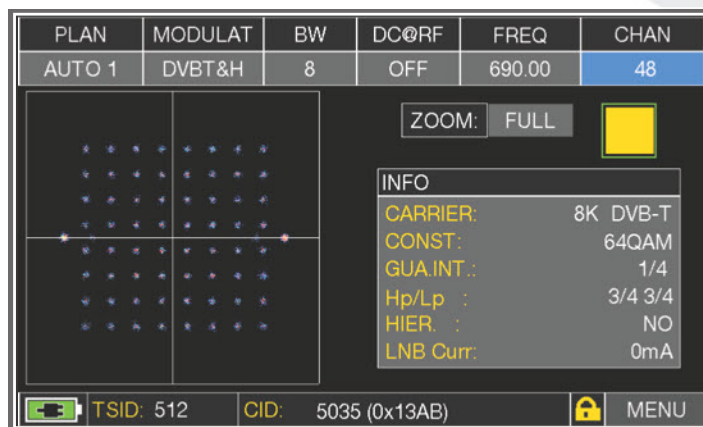

New user interface achieves intuitiveness and allows the fast functions and measurements needed with less clicks.

Features

- AutoDiscovery System automatically detects and selects analog and digital COFDM/QAM TV signals in both Measurement and Spectrum modes
- Help Function automatically identifies all the signals with digital modulation - SAT, TV, and CATV
- Digital Measurements include Digital Power, MER, BER, PER, LDPC, BCH, Noise Margin, MER vs Carrier
- Automatic Assistant provides Signal Quality analysis, Channel Scan memorization
- Barscan TV & CATV Function tests from 10 to 100 channels on one (1) screen
- Buzzer & Noise Margin provided via real time graph
- USB on the go for long term logging and storage
- Remote Monitoring and Control capability
- Memory Functions supported - Auto, Manual, and Logger

Ordering Information

Model	Stock #	Description
BTPRO-8000S	4232 S	HD Tablet/Touch Signal Analyzer

Measurement Display Screens

Wide Band Measure and Spectrum

Compatible with newer systems, the Wide Band LNB is capable of measuring full band of 230 - 2340 MHz.

Satellite Finder

Users can simultaneously check the quality of up to four (4) satellite transponders, and check the correct function of the LNB in all polarities.

Measure and Picture

MPEG-2/4 SD & HD picture with Program List, Audio Video PIDS, LCN, Video Bit Rate all on one screen.

General

Dimensions (W x D x H):	10.04 x 1.6 x 5.12 in. (255 x 41 x 130 mm)
Weight:	3.09 lbs (1.4 kg)
Display:	7" TFT touch display, 16:9, high res.
Battery:	Li-Po battery pack, 2 hour duration
USB PC Interface:	For storage memory stick;
Supplies:	Power supply & Battery charger 12 VDC – 1A
Housing:	Metal box and padded transport bag