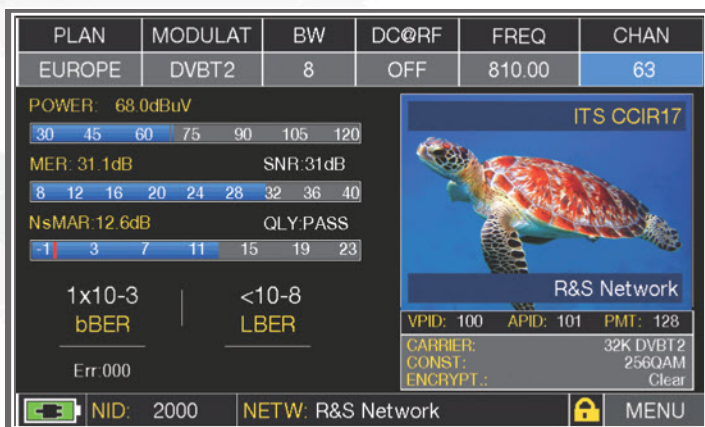

Measure and Picture

MPEG-2/4 SD & HD picture with Program List, Audio Video PIDS, LCN, Video Bit Rate all on one screen.