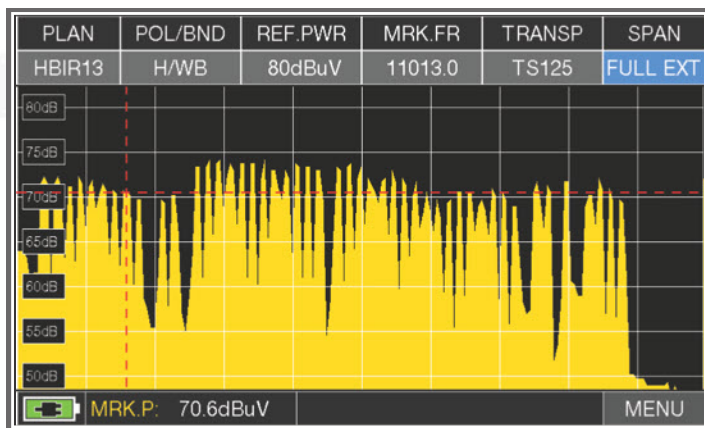

Professional Sat., TV, CATV & Optical Analyzer

The BTPRO-8000S is a professional HD Tablet/Touch Analyzer with a frequency range of 4 to 2610 MHz. The analyzer features a 7-inch 16:9 color display touchscreen, is compact in size, and lightweight.

The BTPRO-8000S is ideal for analyzing and logging in the lab or out in the field - HD/SD QPSK/8PSK Satellite, COFDM, QAM, NTSC, DVBS/S2 Broadcast, as well as Fiber Optic, and Wi-Fi signals.

Navigation Icon Menu

New user interface achieves intuitiveness and allows the fast functions and measurements needed with less clicks.

Features

- AutoDiscovery System automatically detects and selects analog and digital COFDM/QAM TV signals in both Measurement and Spectrum modes
- Help Function automatically identifies all the signals with digital modulation - SAT, TV, and CATV
- Digital Measurements include Digital Power, MER, BER, PER, LDPC, BCH, Noise Margin, MER vs Carrier
- Automatic Assistant provides Signal Quality analysis, Channel Scan memorization
- Barscan TV & CATV Function tests from 10 to 100 channels on one (1) screen
- Buzzer & Noise Margin provided via real time graph
- USB on the go for long term logging and storage
- Remote Monitoring and Control capability
- Memory Functions supported - Auto, Manual, and Logger

Ordering Information

Model	Stock #	Description
BTPRO-8000S	4232 S	HD Tablet/Touch Signal Analyzer

Measurement Display Screens

Wide Band Measure and Spectrum

Compatible with newer systems, the Wide Band LNB is capable of measuring full band of 230 - 2340 MHz.